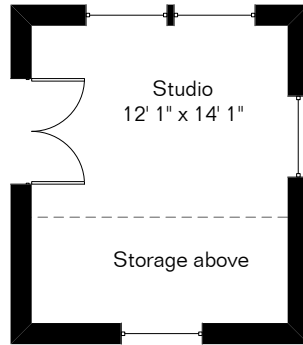

The square footages and room size information are deemed to be reliable but are not guaranteed and should be independently verified. This drawing is for marketing purposes only.

2934 E Blacklidge Dr

Studio and shade are farther from house than shown

Main House 1,557 Sq Ft
Studio 227 Sq Ft

Total Living Area 1,784 Sq Ft

Site Visit August 2024

Copyright 2024 Floor Plans First! LLC
All Rights Reserved.

Floor Plans First!
See the Floor Plan First!
FloorPlansFirst.com
(520) 881-1500