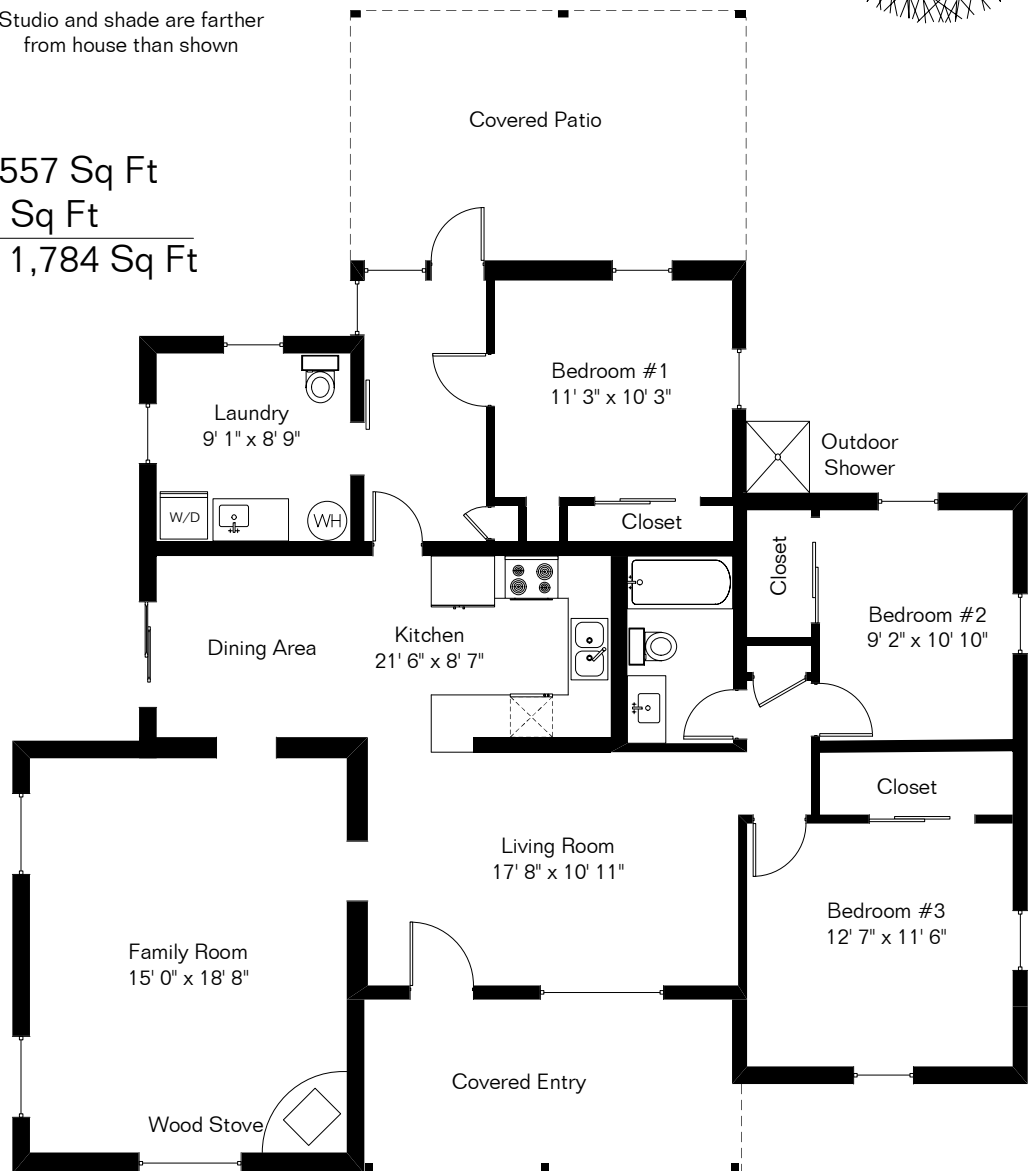

The square footages and room size information are deemed to be reliable but are not guaranteed and should be independently verified. This drawing is for marketing purposes only.

2934 E Blacklidge Dr

Studio and shade are farther from house than shown

Main House 1,557 Sq Ft
Studio 227 Sq Ft

Total Living Area 1,784 Sq Ft

Site Visit August 2024

Copyright 2024 Floor Plans First! LLC
All Rights Reserved.

Floor Plans First!
See the Floor Plan First!
FloorPlansFirst.com
(520) 881-1500